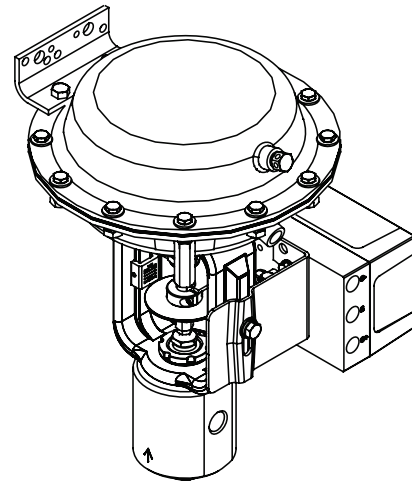

Shown with optional side-mounted positioner